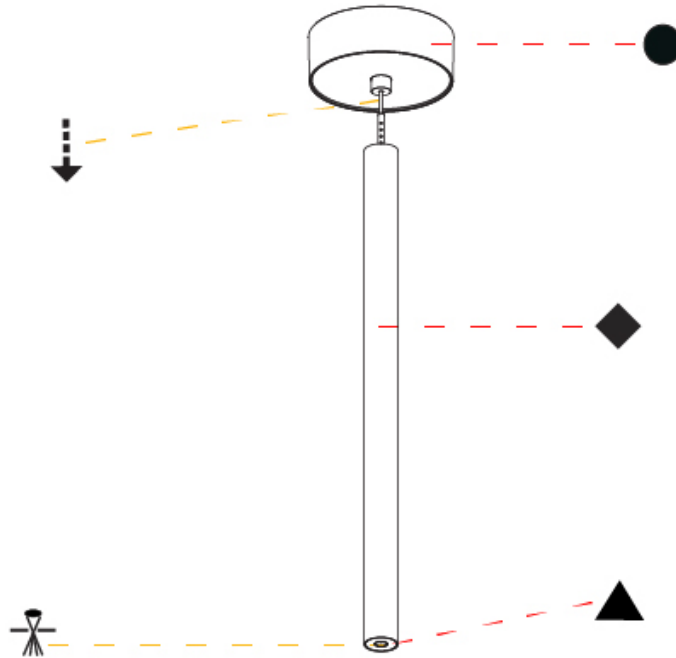

#### PHYSICAL

Shape: Cylinder  
 Diameter (mm): 28  
 Diameter (in): 1 1/8  
 Height (mm): 450  
 Height (in): 17 11/16  
 Max. Overall Height (mm): 2450  
 Max. Overall Height (in): 96 7/16  
 Light Distribution: Downlight  
 Weight (kg): 0.504  
 Weight (lbs): 1.11  
 Fixture Finish: [SSR / BKV / CWI / CRY / HAB / UFT / ITA / RUA / FTG / MYG / LOD / PUS / FRO / FUP / KIA / POP / BLS / SPG / MEY / GOH / GUM / CHC / COM / ABZ / JAG / OBR / MOS / ROR](#)  
 Fixture Material: Aluminum  
 Cable Details: [2000mm or 4000mm Black Cable](#)

## HANGOVER PLUG MONOPOINT SURFACE CANOPY SUSPENSION

A30846-

PROJECT

TYPE

SPECIFIER

QUANTITY

DATE

A