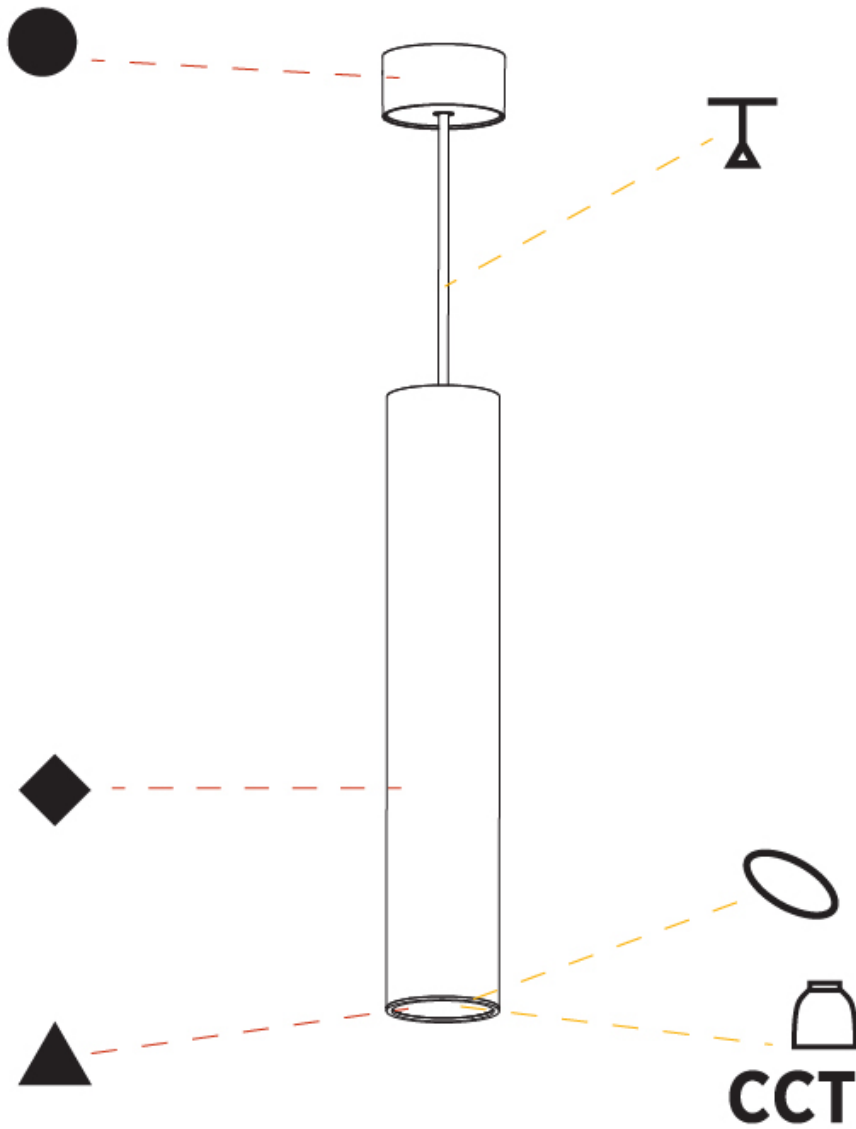

HANGOVER MONOPOINT SURFACE CANOPY SUSPENSION

A300170-

PROJECT
TYPE
SPECIFIER
QUANTITY
DATE