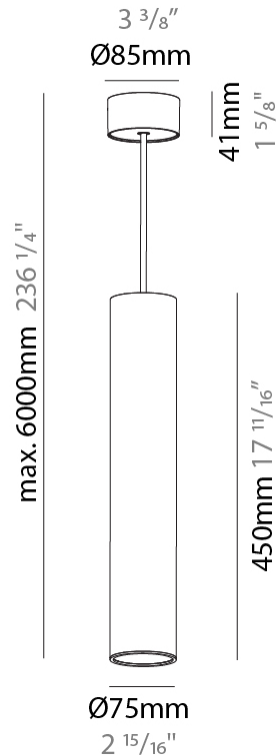

GENERAL

Series: Hangover
Subseries: Hangover Monopoint Surface Canopy
Brand: Prolicht
Division: Architectural
Mounting Type: Suspension
Mounting Location: Ceiling
Subcategory: Pendant

PHYSICAL

Shape: Cylinder
Diameter (mm): 75
Diameter (in): 2 ¹⁵/₁₆
Height (mm): 450
Height (in): 17 ¹¹/₁₆
Max. Overall Height (mm): 2450
Max. Overall Height (in): 96 ⁷/₁₆
Light Distribution: Direct / Indirect
Diffuser: Shine Ring 0-6
Fixture Finish: SSR / BKV / CWI / CRY / HAB / UFT / ITA / RUA / FTG / MYG / LOD / PUS / FRO / FUP / KIA / POP / BLS / SPG / MEY / GOH / GUM / CHC / COM / ABZ / JAG / OBR / MOS / ROR
Fixture Material: Aluminum
Cable Details: 2000mm / 6000mmm Cable in White / Black / Orange / Red

ELECTRICAL

Lamp Type: LED (Zhaga Standard)
Input Wattage (W): 20.8
Total Output Wattage (W): 19
Dimming: Tri-Mode (Non-Dimming and Phase Dimming (120Vac only) and 0-10V Dimming)
Driver Included: Yes
Driver Location: External
Driver Type: Constant Current - Universal
Driver Class: Class 2
Housing: ENCP3
Input Voltage (V): 120 - 277
Constant Current (MA): 500

LED

Number of LEDs: 2
Color Temperature (°K): 2700 / 3000 / 4000
Max. Delivered Lumen (lm): 1821
CRI: >90 CRI
Efficiency (%): 86
Lamp Life (hrs): 50000

OPTICAL

Reflector°: 18 / 36 / 52

RATINGS AND CERTIFICATIONS

Certified By: Certified for North American Standards
IP rating: IP20